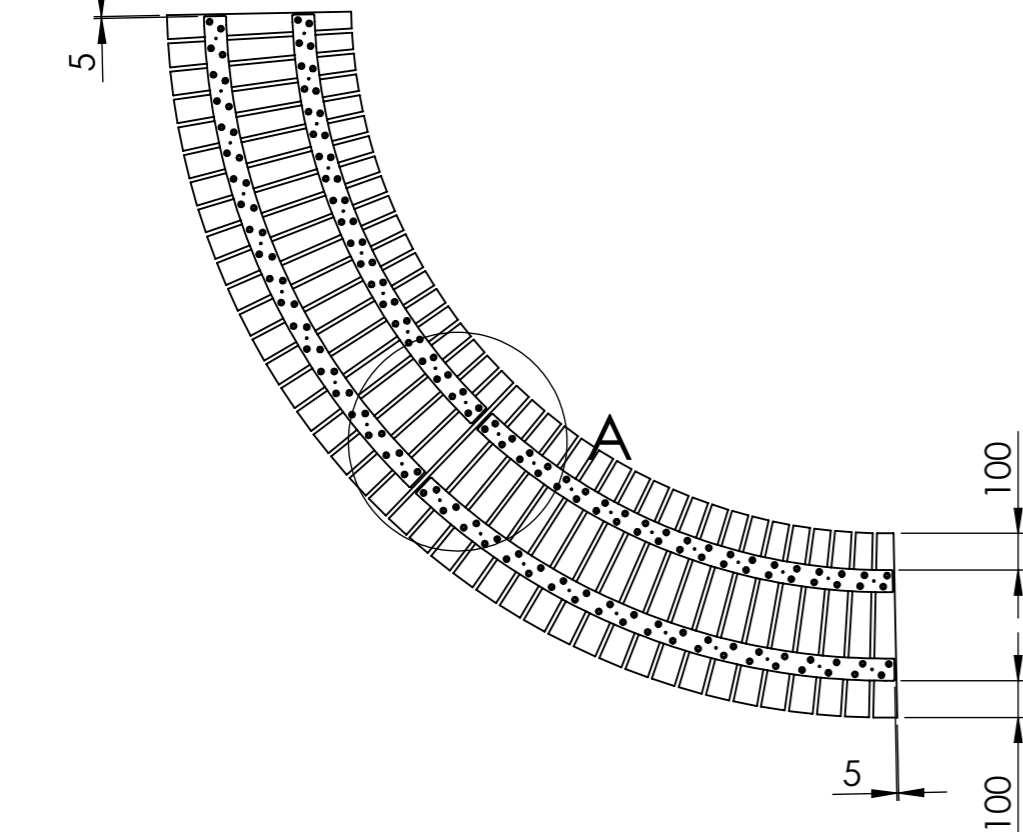

DETAIL A

ITEM NO.	PART NUMBER	THICKNESS	DESCRIPTION	QTY.
1	RS.BS.CN1500-Half			2

DRAWN	Jelmer Mahieu	DATE	27-5-2022		TITLE:	RS.BS.CN1500		
REVISION					Drawing.	RS.BS.CN1500 - sheet1	A3	
		Liessentstraat 4, 5405 AG Uden (NL). t 0031 (0)413 - 27 41 68. e info@furns.nl, i www.furns.nl		Color:	-	Mass(kg): 80.29	SCALE:1:20	SHEET 1 OF 1